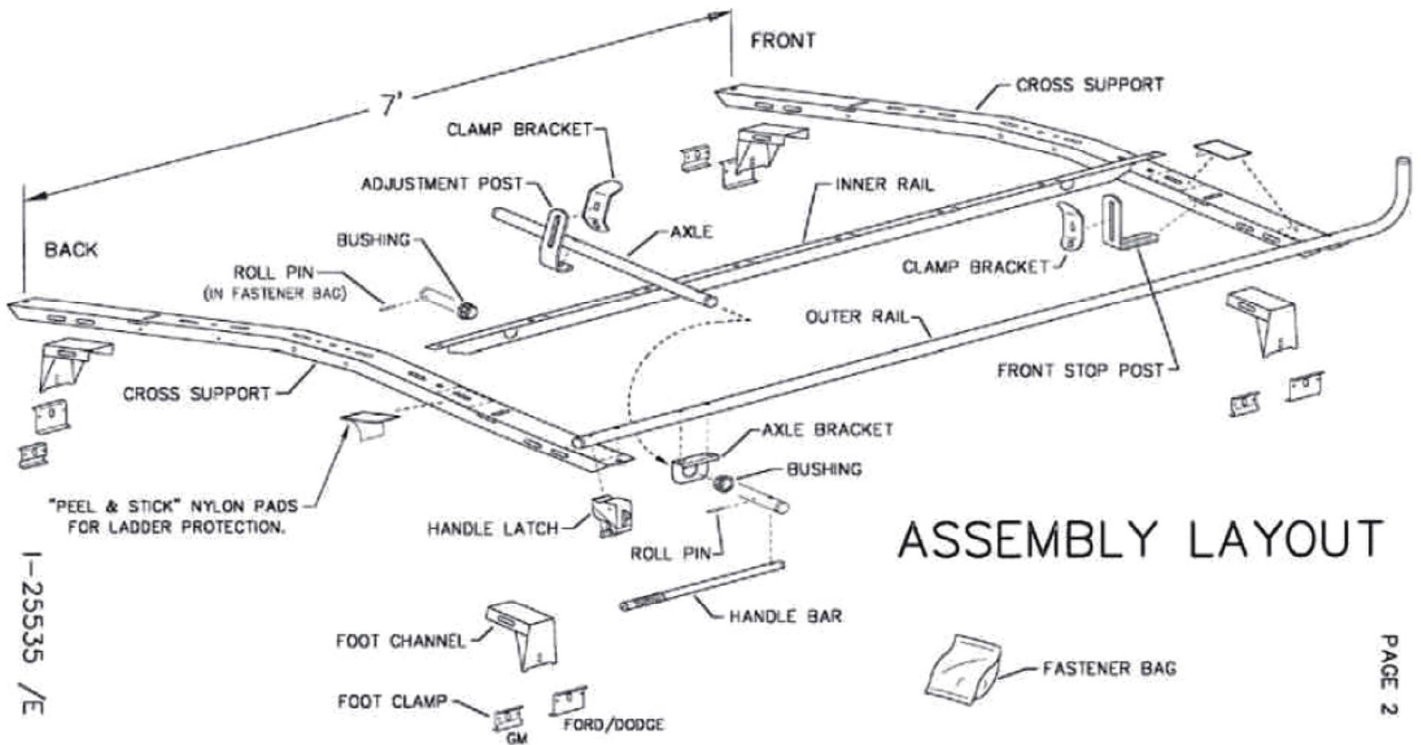

63-1 Ladder Rack Replacement Parts List

ASSEMBLY LAYOUT

PART#	DESCRIPTION	QTY REQUIRED
BAGLR002-0	FASTENER BAG BAG/LAD.RACK7'DBL.FSV	1
BAGLR014-0	FAS BAG/BUSHNG&BUTYL TAPE	2
09704-0	ADJUSTMENT POST, 8"	2
11427-0	FOOT CLAMP,DRIP RAIL	4
16024-0	FOOT CHANNEL 4-3/8"	4
22856-0	FOOT CLAMP - GMT600	4
25329-0	OUTER RAIL 7'-LD.RACK FSV	2
25332-0	INNER RAIL 7'-LD.RACK FSV	2
25335-0	CROSS SUPPORT 70" FSV	2
25337-0	AXLE 1-1/4 DIA. X 26-3/16	2
25338-0	AXLE BRACKET-STD.LAD.RACK	2
25340-0	HANDLE LATCH-STD.LAD.RACK	2
25345-0	LADDER PAD-STICK ON	8
25367-0	CLAMP BRACKET- STD.LADRACK	4
25410-0	HANDLE BAR (GRIPLOCK RACK	2
25497-0	FRONT STOP POST-ADJUSTBL.	2
25535-0	LAD.RACK INSTR.-7' FSV	1