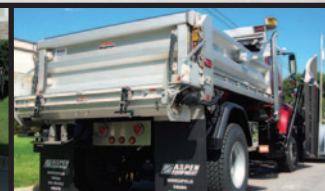

Official Distributor of **Henderson**